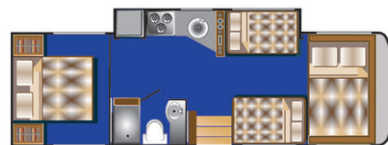

Motorized drop down bed - Up position

Great space to cook, entertain and mid-ship TV/DVD

- Panoramic windshield for ultimate driving experience
- Separate rear bedroom makes for more private space
- Huge outside storage with camping table
- Slide-out guaranteed
- Large rear bed for a comfortable sleep
- Dry bath / 210 litres of fresh water
- Tinted windows provide privacy
- Outside shower

DAY LAYOUT

- Extra-large living space with sofa, TV/DVD, table which converts to bed, and kitchen with oven, microwave, fridge and freezer

NIGHT LAYOUT

- Rear bed – permanent 60" x 75" | 152 cm x 190 cm
- Cab-over bed 48" x 73" | 121 cm x 185 cm
- Dinette bed 40" x 58" | 101 cm x 147 cm
- Sofa bed 39" x 68" | 99 cm x 172 cm