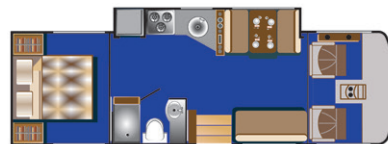

Motorized drop down bed - Up position

Great space to cook, entertain and mid-ship TV/DVD

- Panoramic windshield for ultimate driving experience
- Separate rear bedroom makes for more private space
- Huge outside storage with camping table
- Slide-out guaranteed
- Large rear bed for a comfortable sleep
- Dry bath / 210 litres of fresh water
- Tinted windows provide privacy
- Outside shower

DAY LAYOUT

- Extra-large living space with sofa, TV/DVD, table which converts to bed, and kitchen with oven, microwave, fridge and freezer

NIGHT LAYOUT

- Rear bed – permanent 60" x 75" | 152 cm x 190 cm
- Cab-over bed 48" x 73" | 121 cm x 185 cm
- Dinette bed 40" x 58" | 101 cm x 147 cm
- Sofa bed 39" x 68" | 99 cm x 172 cm